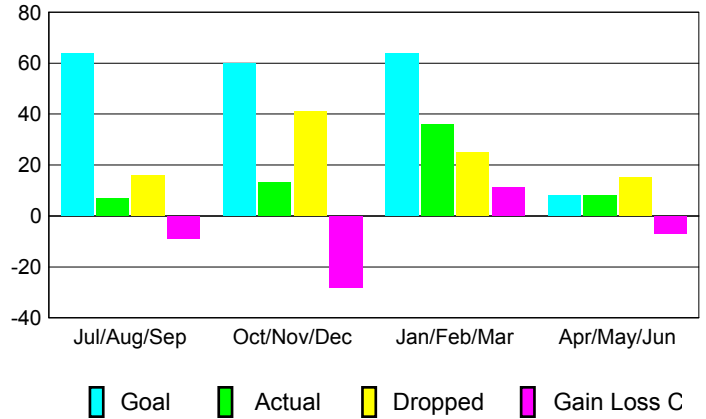

GMT: **JERRY SMITH**

Location: **OHIO**

GMT CA: **1**

CLUBS

Month	New Club Goal	Actual New Clubs	Actual Dropped Clubs	Gain/Loss of Clubs
2012-2013				
Jul/Aug/Sep	2	0	0	0
Oct/Nov/Dec	2	0	1	-1
Jan/Feb/Mar	2	0	0	0
Apr/May/June	0	0	0	0
Totals	6	0	1	-1

Club Results 2012-2013

Goal, New, Dropped, Gain/Loss

MEMBERSHIP

Month	Net Memb Goal	Actual New Memb	Actual Dropped Memb	Gain/Loss of Memb
2012-2013				
Jul/Aug/Sep	64	7	16	-9
Oct/Nov/Dec	60	13	41	-28
Jan/Feb/Mar	64	36	25	11
Apr/May/June	8	8	15	-7
Totals	196	64	97	-33

Membership Results 2012-2013

Goal, New, Dropped, Gain/Loss

YTD Status Quo Clubs 2012-2013

Status Quo Clubs Compared to Status Quo Members

Gender Comparison 2012-2013

Club Gain/Loss 2012-2013

Membership Gain/Loss 2012-2013