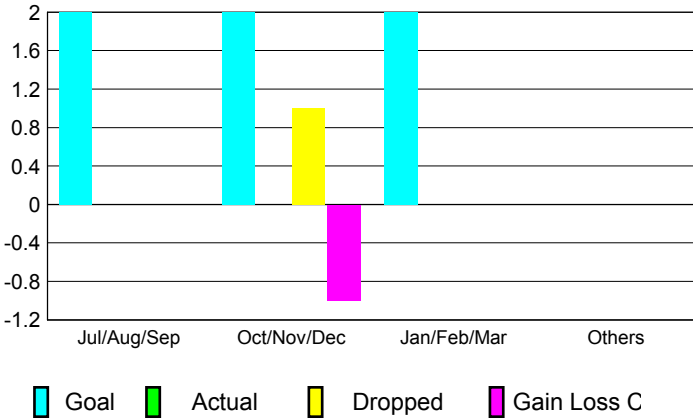

GMT: **JERRY SMITH**

Location: **OHIO**

GMT CA: **1**

CLUBS

Month	New Club Goal	Actual New Clubs	Actual Dropped Clubs	Gain/Loss of Clubs
2012-2013				
Jul/Aug/Sep	2	0	0	0
Oct/Nov/Dec	2	0	1	-1
Jan/Feb/Mar	2	0	0	0
Apr/May/June	0	0	0	0
Totals	6	0	1	-1

Club Results 2012-2013

Goal, New, Dropped, Gain/Loss

MEMBERSHIP

Month	Net Memb Goal	Actual New Memb	Actual Dropped Memb	Gain/Loss of Memb
2012-2013				
Jul/Aug/Sep	64	7	16	-9
Oct/Nov/Dec	60	13	41	-28
Jan/Feb/Mar	64	36	25	11
Apr/May/June	8	8	15	-7
Totals	196	64	97	-33